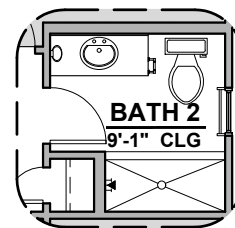

Valencia Options

1,740 Square Feet

Community: Paseos Del Este 5

LOW VOLTAGE LEGEND	
LOGO	DESCRIPTION
	CABLE TV
	CAT 5 DATA

Ceiling Beam Treatment

Gourmet Kitchen

Powder Room

Bath 2 Shower