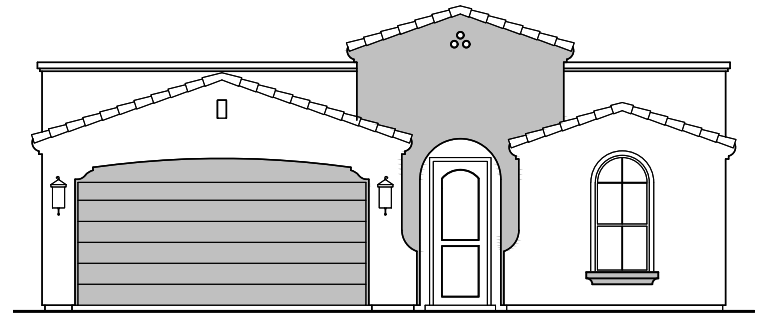

Valencia

1,740 Square Feet

Community: Paseos Del Este 5

LOW VOLTAGE LEGEND	
LOGO	DESCRIPTION
	CABLE TV
	CAT 5 DATA

Spanish Colonial (A)

Tuscan (B)

Garage Orientation: Left Right

Home is complete and accepted as built. _____

Home construction is in process, buyer accepts all option locations. _____

Valencia Options

1,740 Square Feet

Community: Paseos Del Este 5

LOW VOLTAGE LEGEND	
LOGO	DESCRIPTION
	CABLE TV
	CAT 5 DATA

Fireplace