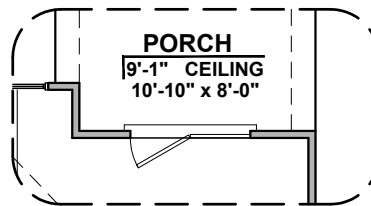

Center Hinge Door ILO
Sliding Glass Door