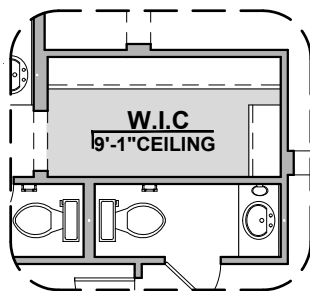

Powder Room