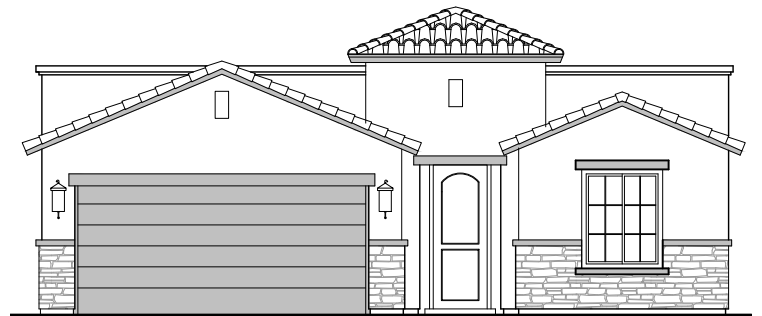

Valencia

1,740 Square Feet

Community: Paseos Del Este 5

LOW VOLTAGE LEGEND	
LOGO	DESCRIPTION
	CABLE TV
	CAT 5 DATA

Spanish Colonial (A)

Tuscan (B)

Garage Orientation: Left Right

Home is complete and accepted as built. _____

Home construction is in process, buyer accepts all option locations. _____

Valencia Options

1,740 Square Feet

Community: Paseos Del Este 5

LOW VOLTAGE LEGEND	
LOGO	DESCRIPTION
	CABLE TV
	CAT 5 DATA

Fireplace