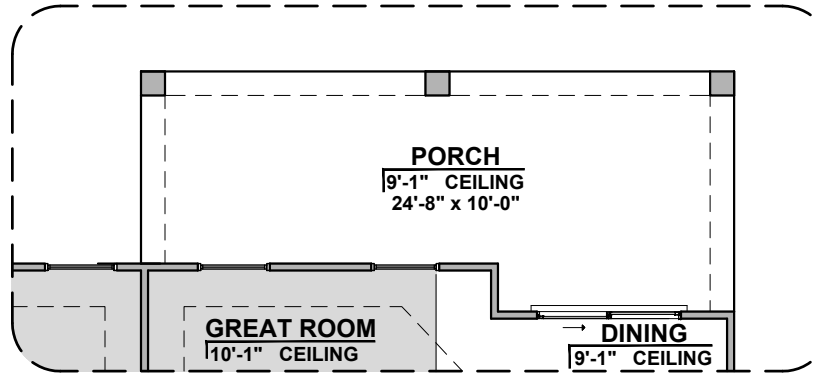

Valencia Options

1,740 Square Feet

Community: Paseos Del Este 5

LOW VOLTAGE LEGEND	
LOGO	DESCRIPTION
	CABLE TV
	CAT 5 DATA

Ceiling Beam Treatment

Gourmet Kitchen

Powder Room

Bath 2 Shower

Valencia Options

1,740 Square Feet

Community: Paseos Del Este 5

LOW VOLTAGE LEGEND	
LOGO	DESCRIPTION
	CABLE TV
	CAT 5 DATA

Extended Patio

Stacking Door ILO Standard Door

*Includes Tile in Great Room & Extended Patio