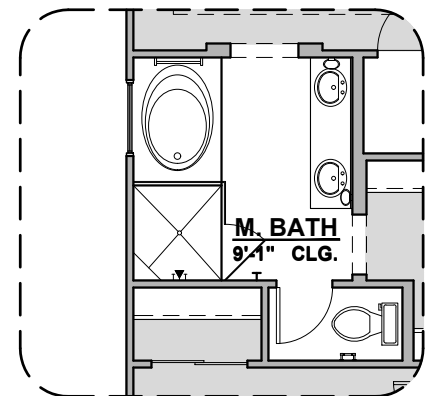

Traditional
Fireplace

Contemporary
Fireplace

Barn Door

Center Hinge Door ILO
Sliding Glass Door

Tankless Water
Heater

Deluxe Glass Shower

Deluxe Tile Shower

Tub w/ Glass Shower

Valencia Options

1,740 Square Feet

Community: Paseos Del Este 5

LOW VOLTAGE LEGEND	
LOGO	DESCRIPTION
	CABLE TV
	CAT 5 DATA

Ceiling Beam Treatment

Gourmet Kitchen

Powder Room

Bath 2 Shower