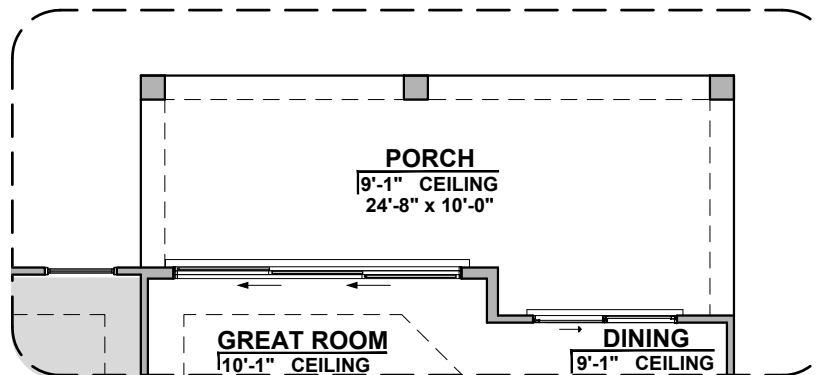

Valencia Options

1,740 Square Feet

Community: Paseos Del Este 5

LOW VOLTAGE LEGEND	
LOGO	DESCRIPTION
	CABLE TV
	CAT 5 DATA

Extended Patio

Stacking Door ILO Standard Door

*Includes Tile in Great Room & Extended Patio