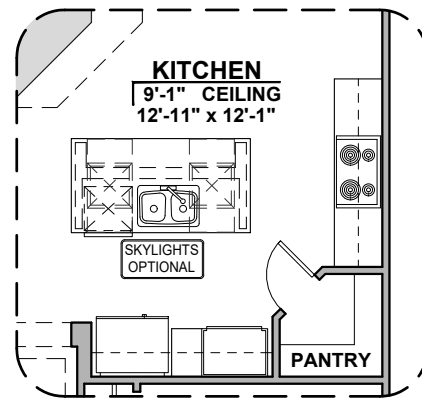

Valencia Options

1,740 Square Feet

Community: Paseos Del Este 5

LOW VOLTAGE LEGEND	
LOGO	DESCRIPTION
	CABLE TV
	CAT 5 DATA

Ceiling Beam Treatment

Gourmet Kitchen

Powder Room

Bath 2 Shower

Valencia Options

1,740 Square Feet

Community: Paseos Del Este 5

LOW VOLTAGE LEGEND	
LOGO	DESCRIPTION
	CABLE TV
	CAT 5 DATA

Extended Patio

Stacking Door ILO Standard Door

*Includes Tile in Great Room & Extended Patio