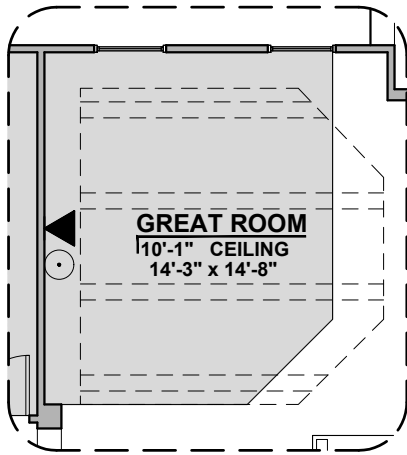

Valencia Options

1,740 Square Feet

Community: Paseos Del Este 5

LOW VOLTAGE LEGEND	
LOGO	DESCRIPTION
	CABLE TV
	CAT 5 DATA

Ceiling Beam Treatment

Gourmet Kitchen

Powder Room

Bath 2 Shower