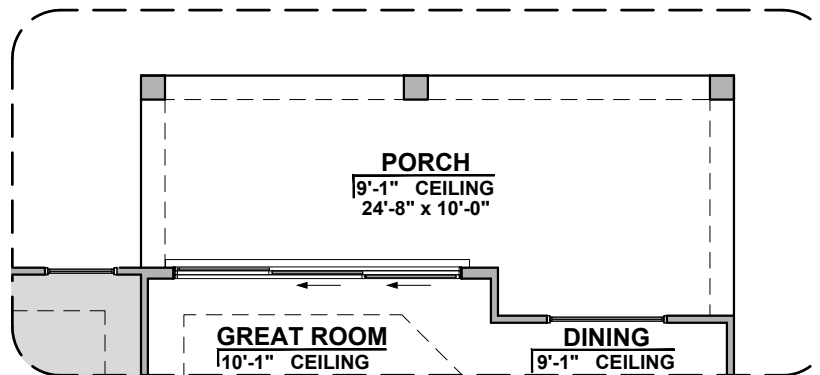

Valencia Options

1,740 Square Feet

Community: Paseos Del Este 5

LOW VOLTAGE LEGEND	
LOGO	DESCRIPTION
	CABLE TV
	CAT 5 DATA

Extended Patio

Stacking Door ILO Standard Door

*Includes Tile in Great Room & Extended Patio