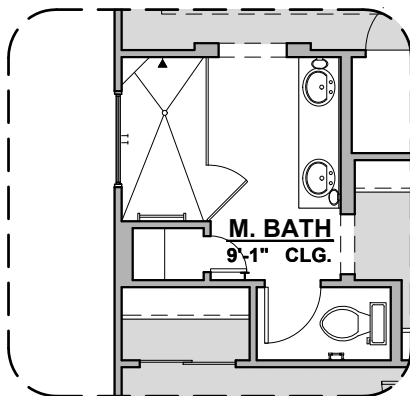

Traditional
Fireplace

Contemporary
Fireplace

Barn Door

Center Hinge Door ILO
Sliding Glass Door

Tankless Water
Heater

Deluxe Glass Shower

Deluxe Tile Shower

Tub w/ Glass Shower

Valencia Options

1,740 Square Feet

Community: Paseos Del Este 5

LOW VOLTAGE LEGEND	
LOGO	DESCRIPTION
	CABLE TV
	CAT 5 DATA

Ceiling Beam Treatment

Gourmet Kitchen

Powder Room

Bath 2 Shower