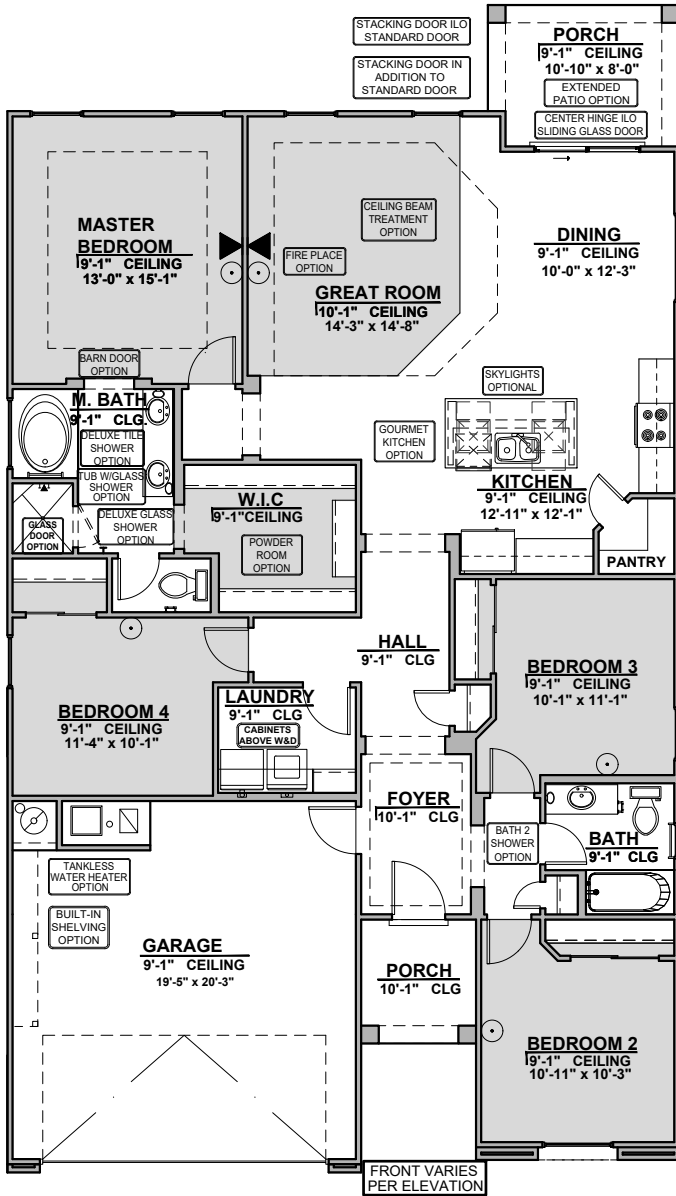

Valencia

1,740 Square Feet

Community: Paseos Del Este 5

LOW VOLTAGE LEGEND	
LOGO	DESCRIPTION
	CABLE TV
	CAT 5 DATA

Spanish Colonial (A)

Tuscan (B)

Garage Orientation: Left Right

Home is complete and accepted as built. _____

Home construction is in process, buyer accepts all option locations. _____

Valencia Options

1,740 Square Feet

Community: Paseos Del Este 5

LOW VOLTAGE LEGEND	
LOGO	DESCRIPTION
	CABLE TV
	CAT 5 DATA

Fireplace

Traditional
Fireplace

Contemporary
Fireplace

Barn Door

Center Hinge Door ILO
Sliding Glass Door

Tankless Water
Heater

Deluxe Glass Shower

Deluxe Tile Shower

Tub w/ Glass Shower

Valencia Options

1,740 Square Feet

Community: Paseos Del Este 5

LOW VOLTAGE LEGEND	
LOGO	DESCRIPTION
	CABLE TV
	CAT 5 DATA

Ceiling Beam Treatment

Gourmet Kitchen

Powder Room

Bath 2 Shower